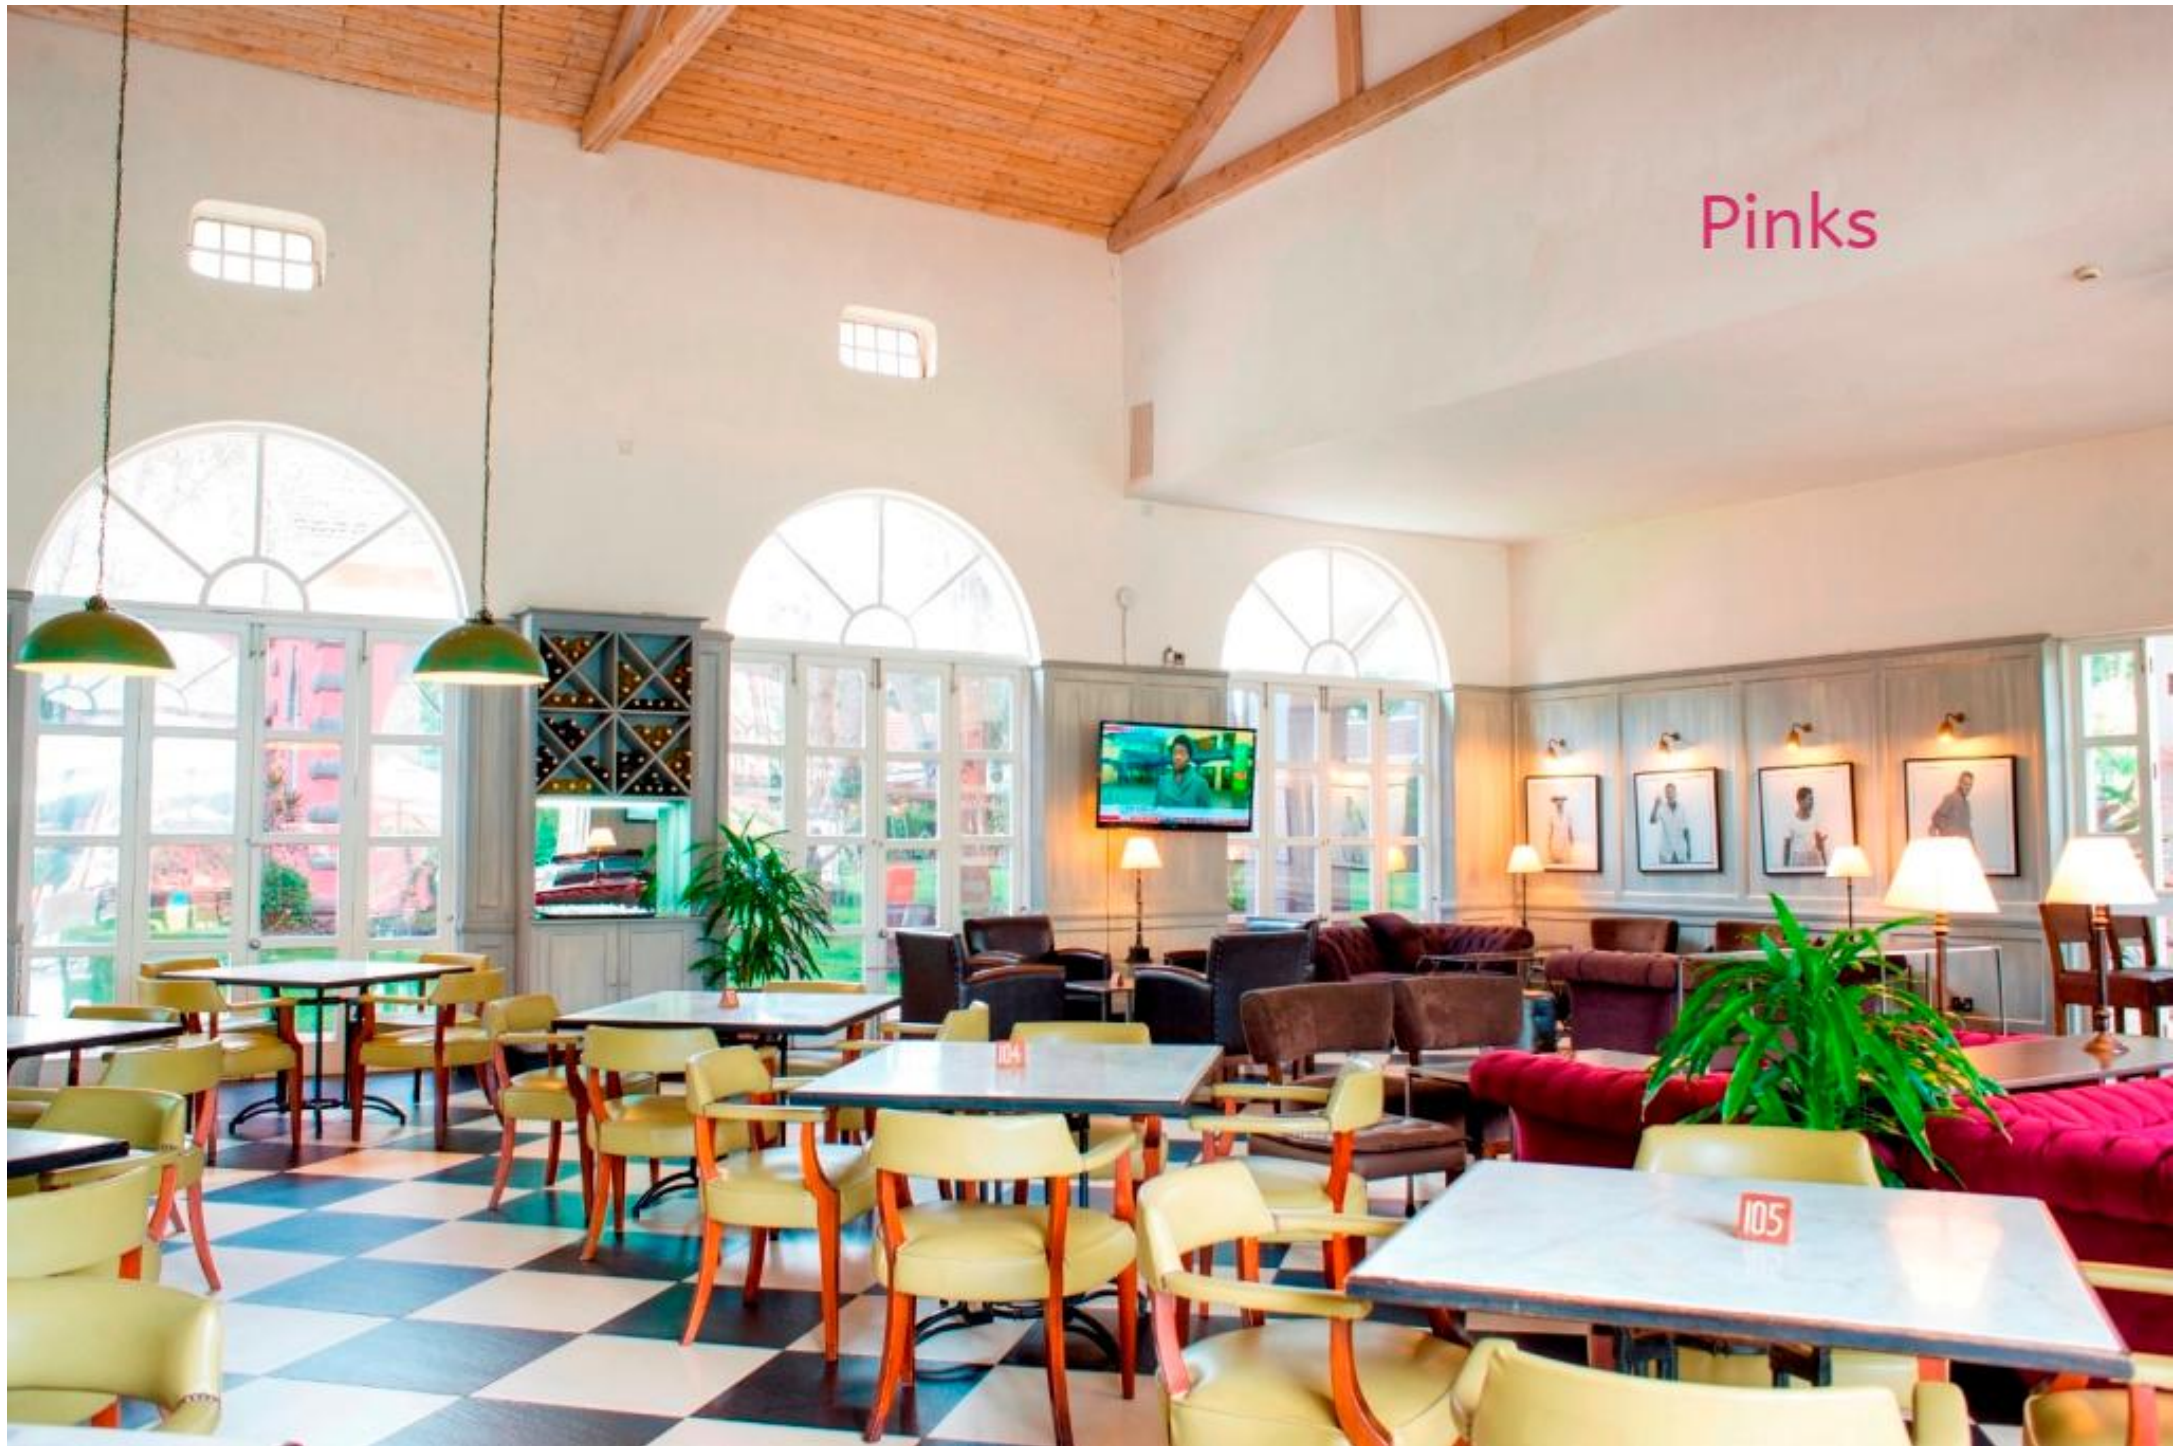

Muthaiga Country Club

Pinks

Pinks Bar

Pinks

Fitness Centre

Crescent Rooms

Existing double rooms £105
incl. tax + English breakfast

Brand new refurbished rooms from
£205 incl. tax + English breakfast